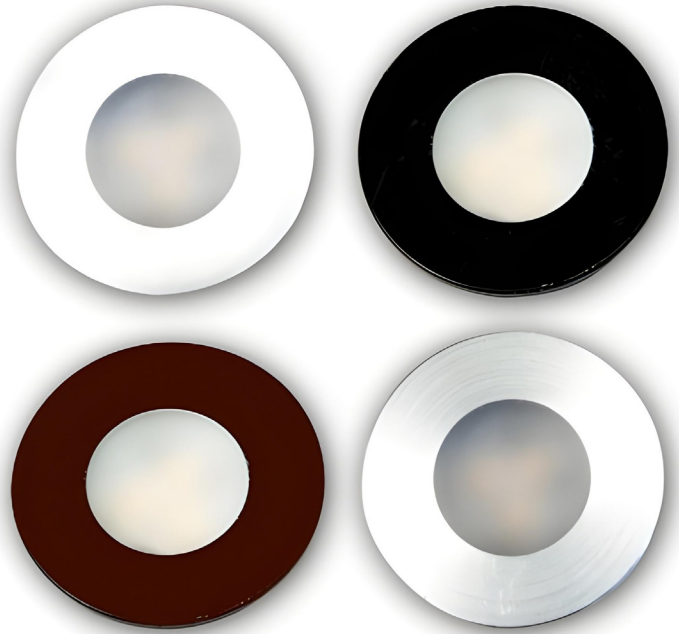

Slim Puck Mini

12VDC Recess Mount

PRODUCT OVERVIEW

A 1.3" (33mm) diameter mini recessed puck that packs an impressive 90 lumens (3000K) or 95 lumens (4000K) with 80+CRI. Constructed of a high quality aluminum body with white PMMA polycarbonate difuser lens for low glare. Available in White, Black, or Bronze trim.

See driver specification for compatible dimmers.

Project Name	Type
Catalog #	Date

ORDERING INFORMATION

Catalog No.	Color Temp	Color	Lumens
SPM-1-30-W	3000K	White	78
SPM-1-30-B		Black	58
SPM-1-30-BZ		Bronze	57
SPM-1-30-BNK		Brushed Nickel	74
SPM-1-40-W	4000K	White	80
SPM-1-40-B		Black	62
SPM-1-40-BZ		Bronze	51
SPM-1-40-BNK		Brushed Nickel	80