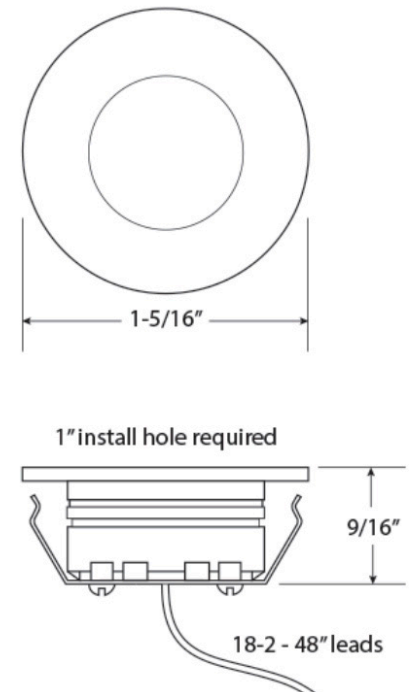

Slim Puck Mini

12VDC Recess Mount

PRODUCT OVERVIEW

A 1.3" (33mm) diameter mini recessed puck that packs an impressive 90 lumens (3000K) or 95 lumens (4000K) with 80+CRI. Constructed of a high quality aluminum body with white PMMA polycarbonate difuser lens for low glare. Available in White, Black, or Bronze trim.

FEATURES

- 12V operation
- 3000K / 4000K
- 90 lumens (3000K)
- 95 lumens (4000K)
- Dimmable
- Recess mount only
- Remote power supply required*
- Tool-less access to fixture components

SPECIFICATIONS

ELECTRICAL

- 1.2W

OPTICS

- 80+ CRI

CERTIFICATIONS

- ETL Listed

WARRANTY

- 5-years

Note: Follow driver specifications for recommendations on minimum loading. Limit maximum loading to 80% of full driver output for best operation. LD-MD (magnetic power supplies) and LD-EDM series are not compatible with this fixture.

See driver specification for compatible dimmers.

Project Name	Type
Catalog #	Date

ORDERING INFORMATION

Catalog No.	Color Temp	Color	Lumens
SPM-1-30-W	3000K	White	78
SPM-1-30-B		Black	58
SPM-1-30-BZ		Bronze	57
SPM-1-30-BNK		Brushed Nickel	74
SPM-1-40-W	4000K	White	80
SPM-1-40-B		Black	62
SPM-1-40-BZ		Bronze	51
SPM-1-40-BNK		Brushed Nickel	80