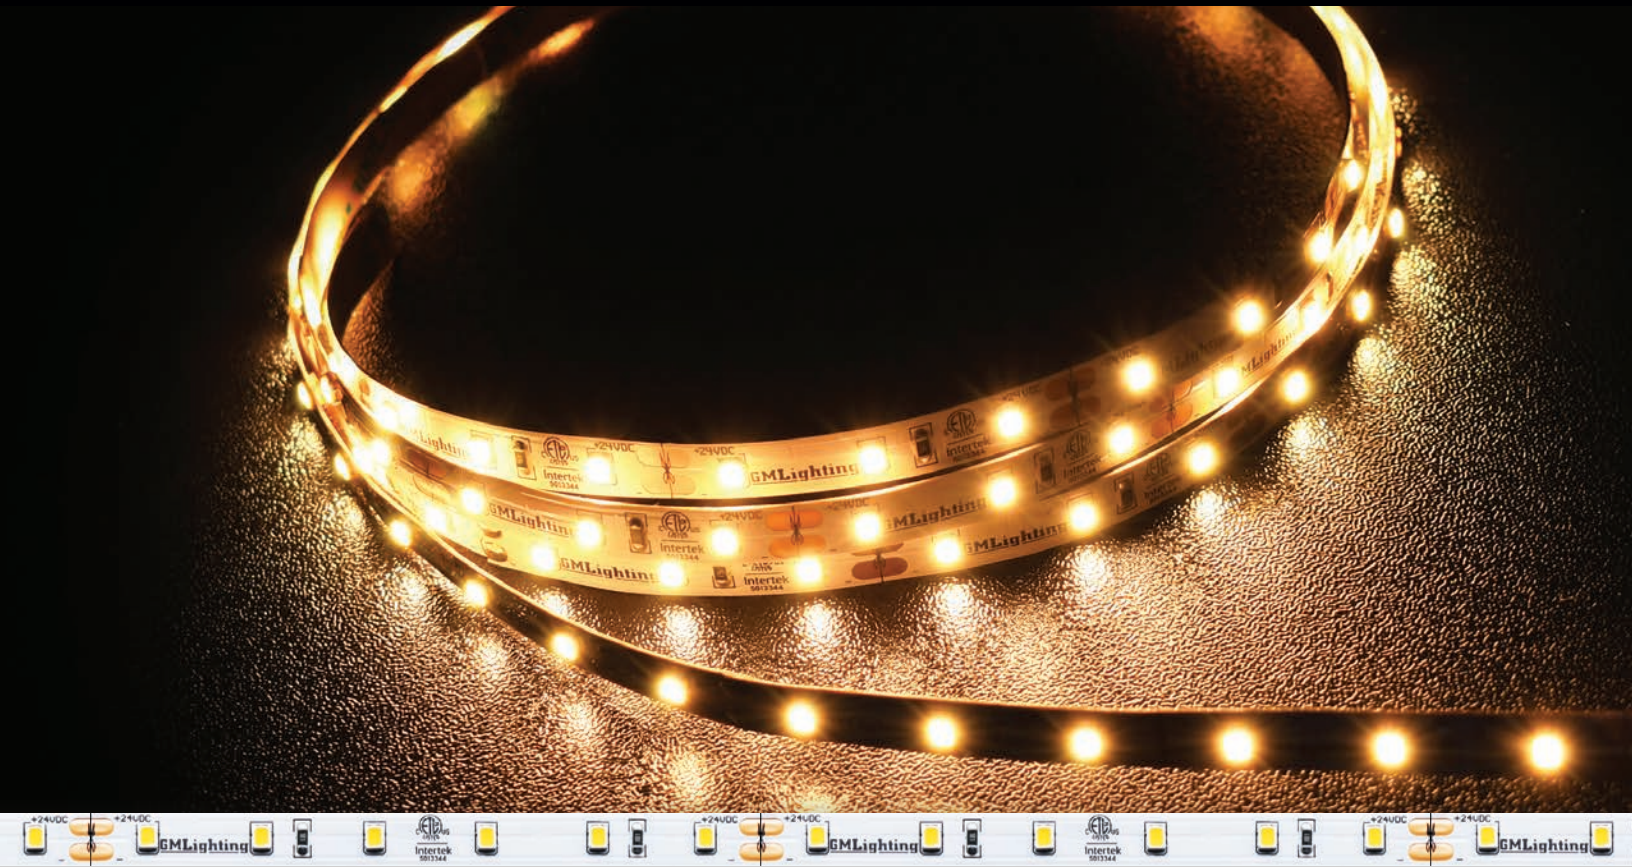

LEDTask™ Lighting Kit Commercial Quality LED Tape

GM's LEDTASK™ Lighting Kit standardizes our approach to LED linear lighting without sacrificing quality while providing all the components for a complete lighting system. This convenient ready to install kit is ideal for under cabinets, shelves and accent lighting—Peel and stick. Features plug in power supply with RF controller and wireless remote for easy on/off operation with built-in presets.

- GM 24VDC light kit with plug in power supply and RF remote controller
- Install in minutes and bring accent lighting anywhere in your home
- Available in 2700K, 3000K, 3500K or 4000K color temperatures with 80+CRI
- Tape can be cut every 4in, 16.4ft reel
- 133 lumens/ft, 1.5W/ft, (3000K)
- Dimmable with included RF control
- ETL listed for indoor, dry and damp locations

LEDTask™ Lighting Kit

A great way to upgrade your:

- Counters and cabinets
- Stairs and banisters
- Coves and concealments
- Anywhere that a well installed strip of LED tape can provide high quality lighting

Lighting Kit Contents:

- (1) GM's 24VDC Flexible LED Tape - 16.4ft w/ 3M adhesive back
- (1) 120V UL Certified Plug-in Power Supply 24VDC 24W output
- (1) RF Controller and Remote w/ ON/OFF and built-in presets
- (3) Tape to Tape Connector with 6in Wires
- (3) Tape to Wire Connector without Wire
- (2) Tape to Wire Connector with 6in Wire
- (1) 20AWG 300V Red/Black for Single Color 15ft Wire (4.5m)
- (1) 6in DC Jack with EZ Tape Connector