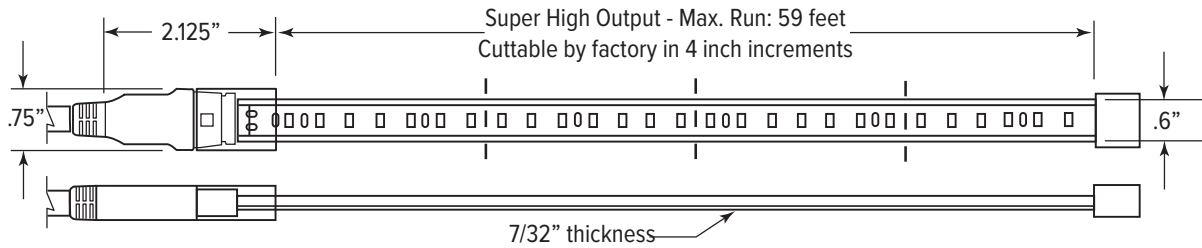

HOW TO SPECIFY VISION120 AND CREATE A CATALOG NUMBER

Standard Output (59' Max.)

Specify by the foot / inches - **minimum cut is 4"**.

Example: To order an 4' length of 2700K tape, specify: **V120-SHO-27-4-4**

ORDERING INFORMATION

Model	Output	Color Temp.	Feet - Inches
V120	SHO	2700K (27)	XXX-X
		3000K (30)	
		4000K (40)	

TAPE DIMENSIONS

CONNECTORS AND ACCESSORIES

Catalog No.	Description
V120-PC-4	4' POWER CONNECTOR - CORD AND PLUG
V120-PC-8	8' POWER CONNECTOR - CORD AND PLUG
V120-PCHW-4	4' POWER CONNECTOR - HARDWIRE (INCLUDES INLINE REPLACEABLE 8A FUSE)
V120-PCHW-8	8' POWER CONNECTOR - HARDWIRE (INCLUDES INLINE REPLACEABLE 8A FUSE)
V120-TTC-6	5-3/8" TAPE TO TAPE FLEXIBLE CONNECTOR
V120-TTC-12	12-1/2" TAPE TO TAPE FLEXIBLE CONNECTOR
V120-TTC-18	15-1/2" TAPE TO TAPE FLEXIBLE CONNECTOR
V120-TTC-24	23-1/4" TAPE TO TAPE FLEXIBLE CONNECTOR
V120-3M-VHB-15	15' LONG X 1/2" WIDTH DOUBLE-SIDED MTG. TAPE
V120-CHL-4	4' ALUMINUM MOUNTING CHANNEL - LENS SOLD SEPARATELY
V120-CHL-4-LENS	FROSTED LENS FOR 4' ALUMINUM CHANNEL
V120-CHL-6	6' ALUMINUM MOUNTING CHANNEL - LENS SOLD SEPARATELY
V120-CHL-6-LENS	FROSTED LENS FOR 6' ALUMINUM CHANNEL
V120-CHL-P-4	VISION120 4' PVC MOUNTING CHANNEL (LENS NOT AVAILABLE)
V120-CHL-P-6	VISION 120 6' PVC MOUNTING CHANNEL (LENS NOT AVAILABLE)
V120-MC	VISION 120 MOUNTING CLIPS - USE 1 PER FOOT MIN. (BAG OF 10)
V120-ECC	END CAP COVERS (2) FOR ALUMINUM CHANNEL WITH LENS. WHITE
V120-90L	VISION120 90° LEFT CONNECTOR
V120-90R	VISION120 90° RIGHT CONNECTOR