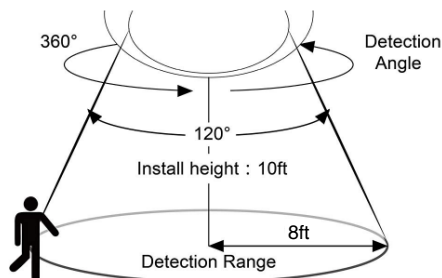

- 5 years

ORDERING INFORMATION

	-		-	
Model	-	Color Temp.	-	Finish
PRX	-	TUN (SELECTABLE: 2700K, 3000K, 4000K)	-	WH (WHITE)

Ordering Example:
PRX-TUN-WH

MOTION DETECTOR

Sensitive to 8' in all directions on center. Detection circumference is 16'. Sensor turns luminaire off after 30 seconds of undetected motion.