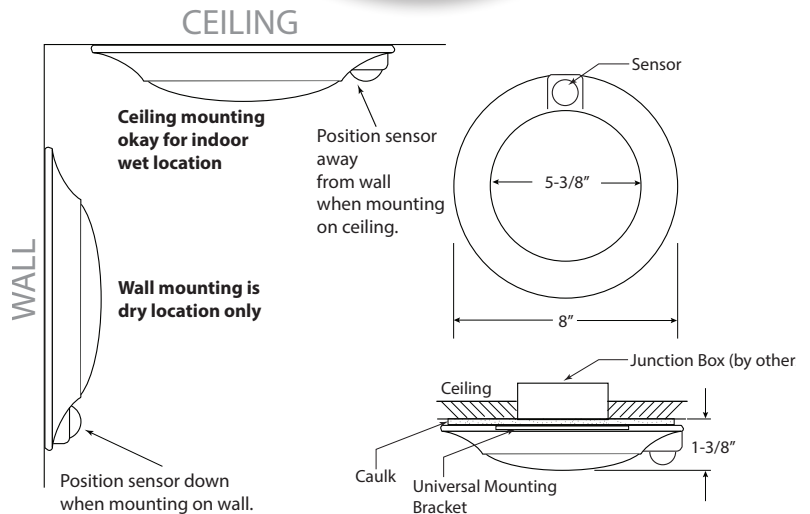

ORDERING INFORMATION

	-		-	
Model	-	Color Temp.	-	Finish
PRX	-	TUN (SELECTABLE: 2700K, 3000K, 4000K)	-	WH (WHITE)

Ordering Example:
PRX-TUN-WH