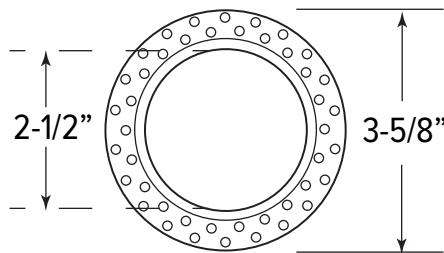

DIMENSIONS

2" Downlight Round / Square Trimless

MTRT2-5CCT-W / MTST2-5CCT-W

Ceiling Cutout Size For Hole

2" Round Fixed Downlight: $\text{Ø}2\text{-}5/8"$ (67mm) round

2" Square Fixed Downlight: $2\text{-}13/16"$ x $2\text{-}13/16"$ (72 x 72mm) square

2" Round Adjustable Trimless

MTRAT2-5CCT-W

Ceiling Cutout Size For Hole

2" Round Adjustable Downlight: $\text{Ø}3\text{-}1/8"$ (80mm) round