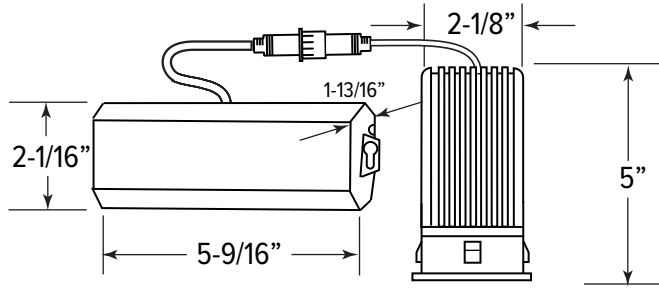

DIMENSIONS

2" Downlight Round / Square Trimless

MTRT2-5CCT-W / MTST2-5CCT-W

Ceiling Cutout Size For Hole

2" Round Fixed Downlight: $\text{Ø}2\text{-}5/8"$ (67mm) round

2" Square Fixed Downlight: $2\text{-}13/16"$ x $2\text{-}13/16"$ (72 x 72mm) square

2" Round Adjustable Trimless

MTRAT2-5CCT-W

Ceiling Cutout Size For Hole

2" Round Adjustable Downlight: $\text{Ø}3\text{-}1/8"$ (80mm) round