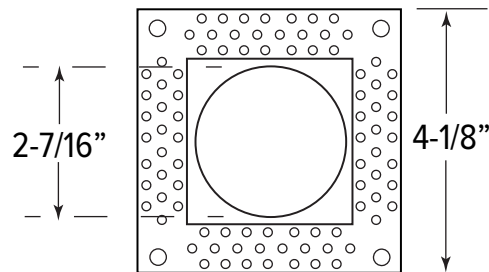

DIMENSIONS

2" Downlight Round / Square Trimless

MTRT2-5CCT-W / MTST2-5CCT-W

Ceiling Cutout Size For Hole

2" Round Fixed Downlight: $\text{Ø}2\text{-}5/8"$ (67mm) round

2" Square Fixed Downlight: $2\text{-}13/16"$ x $2\text{-}13/16"$ (72 x 72mm) square

2" Round Adjustable Trimless

MTRAT2-5CCT-W

Ceiling Cutout Size For Hole

2" Round Adjustable Downlight: $\text{Ø}3\text{-}1/8"$ (80mm) round