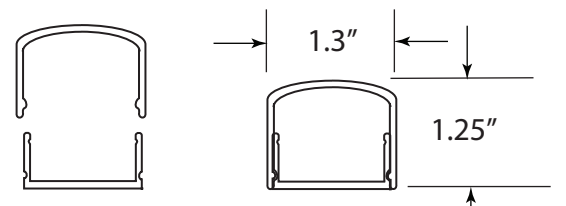

Vision120™ RGBW

3W Indoor and Outdoor Flexible LED Tape Specification Sheet

DIMENSIONS

V120-RGBW-MC Mounting Clips

Channel Accessories

V120-RGBW-CHL 4ft. / 8ft.

V120-RGBW-CHL-LENS 4ft. / 8ft.

Vision120™ RGBW

3W Indoor and Outdoor Flexible LED Tape Specification Sheet

DIMENSIONS