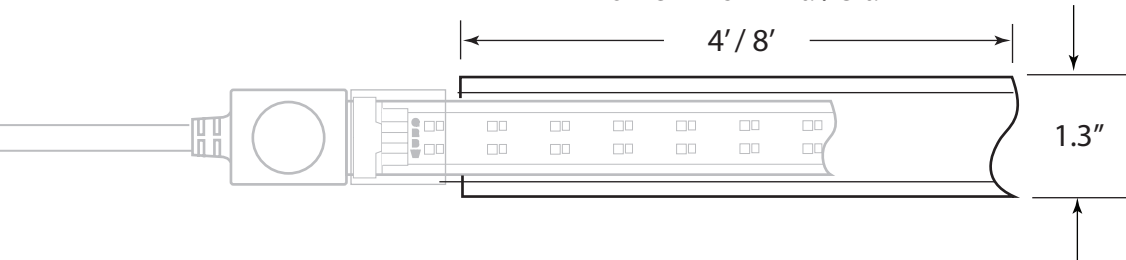

Vision120™ RGBW

3W Indoor and Outdoor Flexible LED Tape Specification Sheet

DIMENSIONS

V120-RGBW-MC Mounting Clips

Channel Accessories

V120-RGBW-CHL 4ft. / 8ft.

V120-RGBW-CHL-LENS 4ft. / 8ft.

Vision120™ RGBW