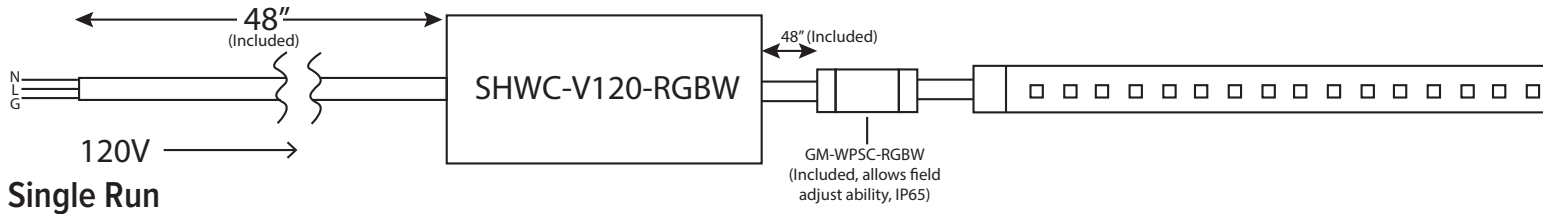

Vision120™ RGBW

3W Indoor and Outdoor Flexible LED Tape Specification Sheet

WIRING DIAGRAM