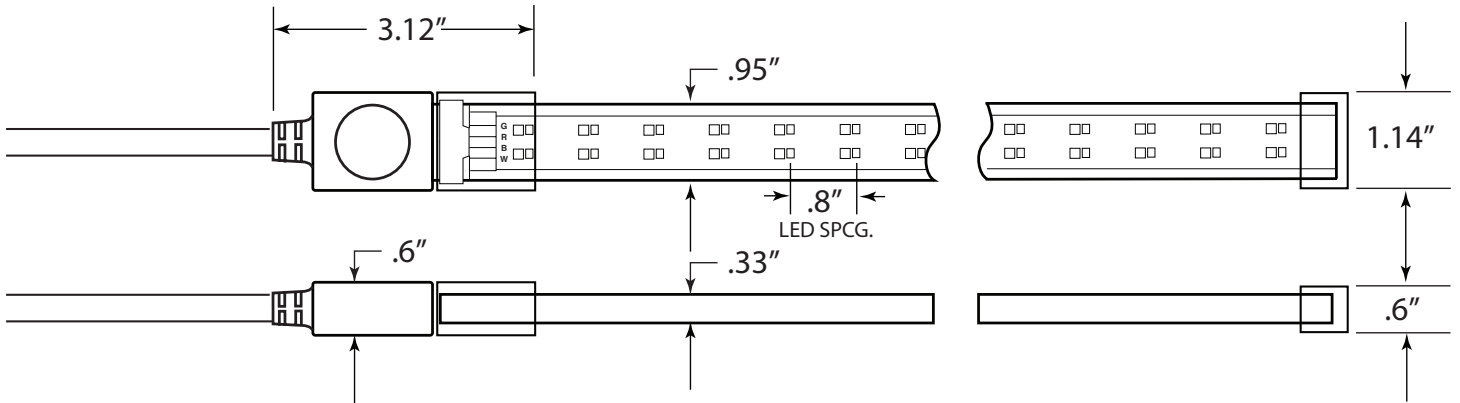

* Warranty does not cover wear and tear from outdoor extreme environments (finishes, plastic & lens degradation).

Vision120™ RGBW

3W Indoor and Outdoor Flexible LED Tape Specification Sheet

WIRING DIAGRAM

Vision120™ RGBW

3W Indoor and Outdoor Flexible LED Tape Specification Sheet

DIMENSIONS

V120-RGBW-MC Mounting Clips

Channel Accessories

V120-RGBW-CHL 4ft. / 8ft.

V120-RGBW-CHL-LENS 4ft. / 8ft.

Vision120™ RGBW