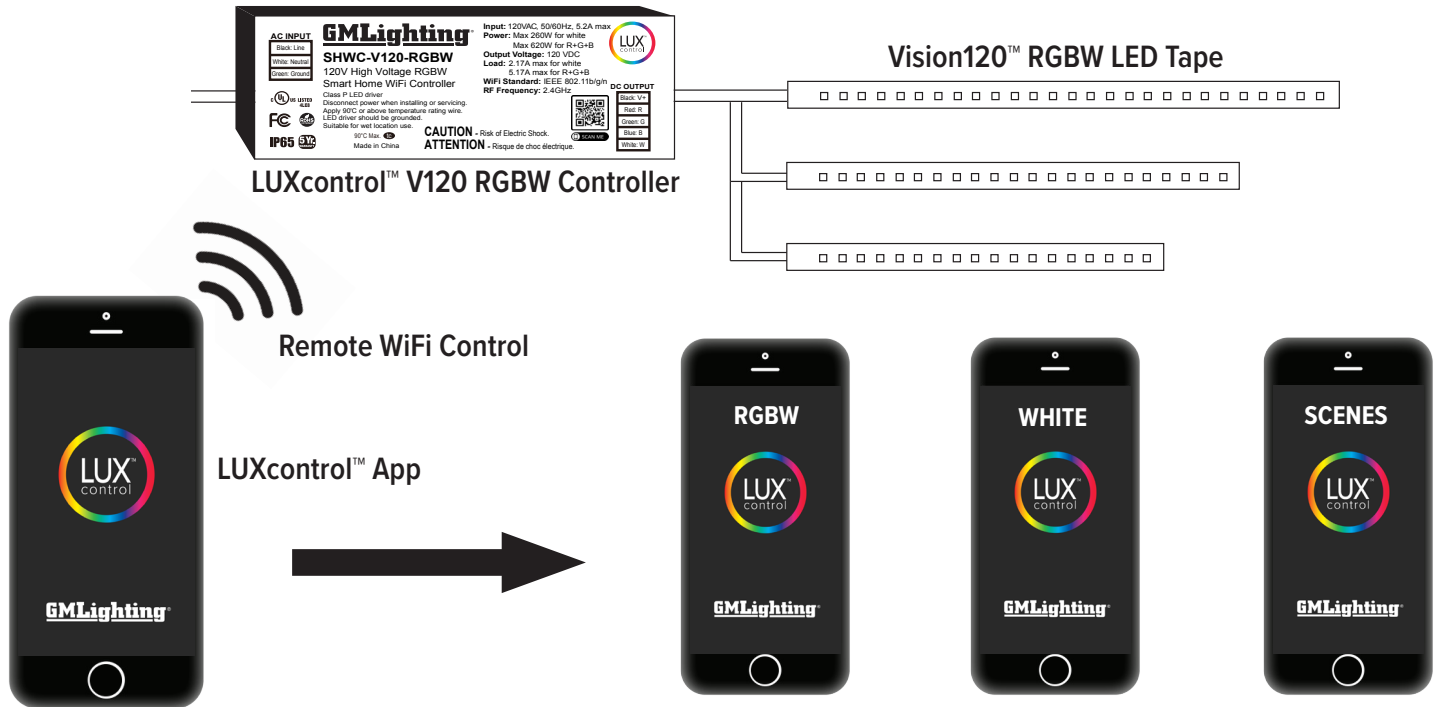

FEATURES

- RGB + 3000K White light
- Indoor or outdoor (IP65)
- Dimmable (via WiFi controller)
- 120° viewing angle
- Power feed, connector & mounting options available
- Works with GM LUXcontrol™ App and controller
- Factory cuts and configurations for quick and easy installation (Cutttable every 12")
- Tape encased in the water-resistant clear poly flexible sheath (UV protected)
- Maximum run: 150ft.

Your Space
Just Got Smarter

Model	Description
SHWC-V120-RGBW	Smart 2.4 WiFi Controller, RGBW 120V High Voltage, IP65, 4-Channel / 5-Wire, 3000K White
GM-WPSC-RGBW	RGBW wet location 5-wire splice connector (included with SHWC-V120-RGBW)

* Warranty does not cover wear and tear from outdoor extreme environments (finishes, plastic & lens degradation).

Vision120™ RGBW

3W Indoor and Outdoor Flexible LED Tape Specification Sheet

WIRING DIAGRAM

Vision120™ RGBW

3W Indoor and Outdoor Flexible LED Tape Specification Sheet

DIMENSIONS

V120-RGBW-MC Mounting Clips

Channel Accessories

V120-RGBW-CHL 4ft. / 8ft.

V120-RGBW-CHL-LENS 4ft. / 8ft.

Vision120™ RGBW