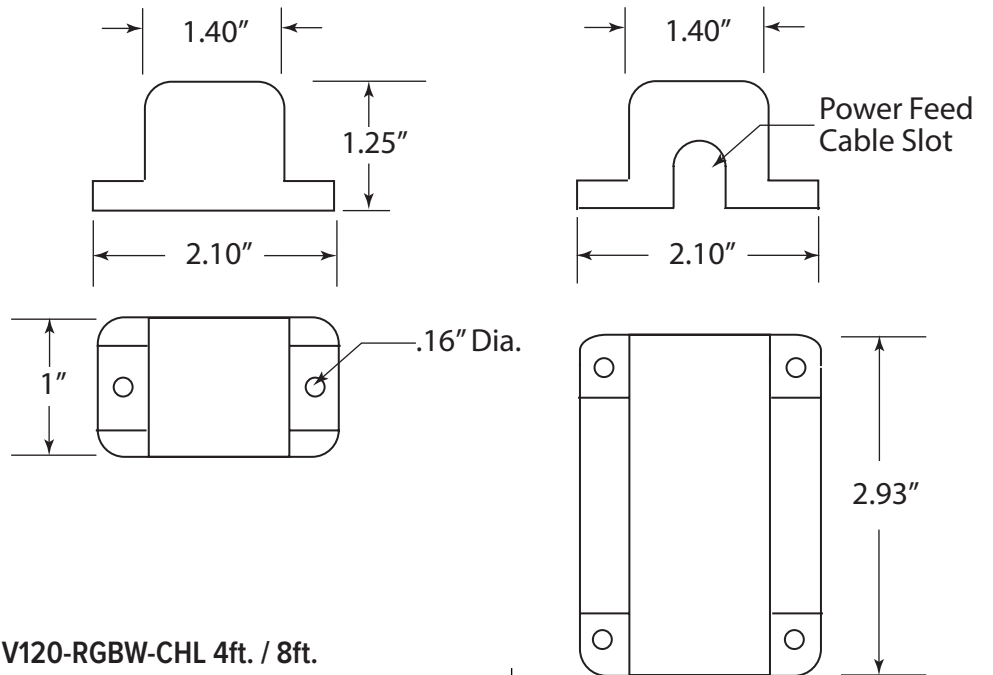

Vision120™ RGBW

3W Indoor and Outdoor Flexible LED Tape Specification Sheet

DIMENSIONS

V120-RGBW-MC Mounting Clips

Channel Accessories

V120-RGBW-CHL 4ft. / 8ft.

V120-RGBW-CHL-LENS 4ft. / 8ft.

Vision120™ RGBW

3W Indoor and Outdoor Flexible LED Tape Specification Sheet

DIMENSIONS