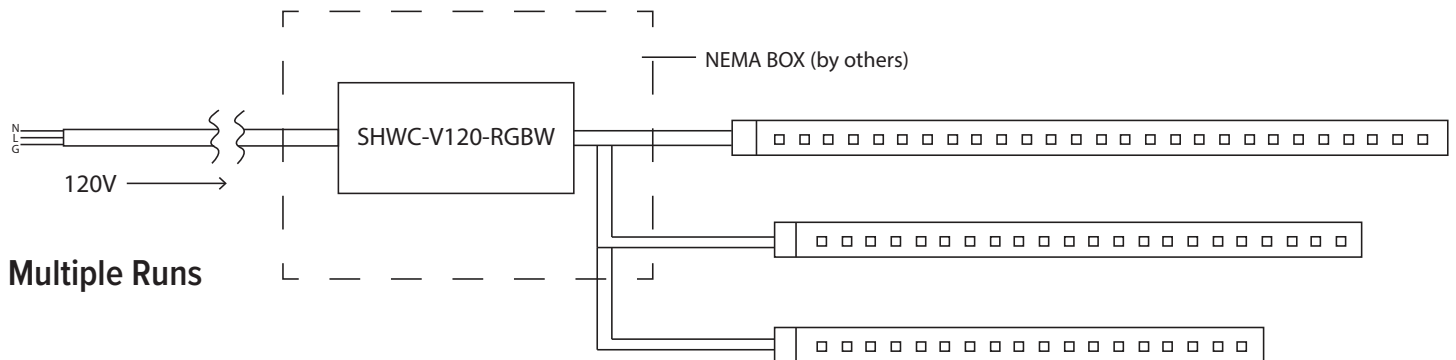

Vision120™ RGBW

3W Indoor and Outdoor Flexible LED Tape Specification Sheet

WIRING DIAGRAM