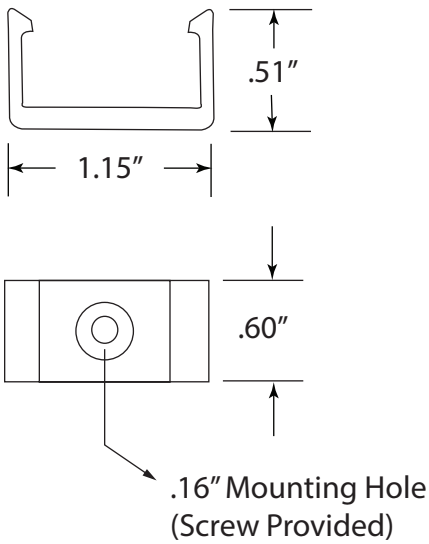

Vision120™ RGBW

3W Indoor and Outdoor Flexible LED Tape Specification Sheet

DIMENSIONS

V120-RGBW-MC Mounting Clips

Channel Accessories

V120-RGBW-CHL 4ft. / 8ft.

V120-RGBW-CHL-LENS 4ft. / 8ft.

Vision120™ RGBW

3W Indoor and Outdoor Flexible LED Tape Specification Sheet

DIMENSIONS