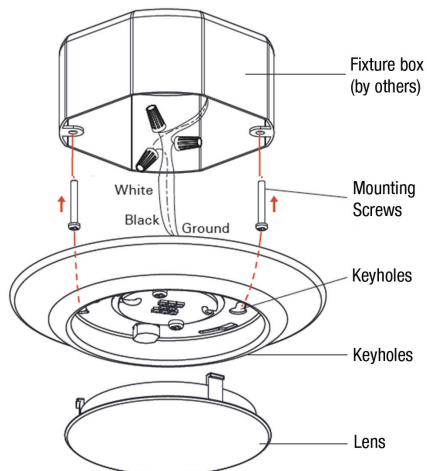

| | |
|----------------|------|
| PROJECT | TYPE |
| CATALOG NUMBER | |

PRODUCT OVERVIEW

A closet rated, wet location and Title 24 approved circular surface mount downlight that features white powder coat steel housing with white opal lens and full gasketing. Mounts to standard 4" outlet box or with recessed S4-RKT or S6-RKT mounting kit, ordered separately. See below.

KEY FEATURES

- 120V operation
- Wet location
- 12W and 15W
- Dimmable
 - LeGrand CL453
 - Lutron DVLD
 - Leviton SureSlide
- Full foam gasketing
- Mounts to standard 4" outlet box or a 6" recessed downlight (requires mounting kit, S6-RKT). Also mounts to a shallow box.

ELECTRICAL

- 120V (remote power supply not required)
- -4 to 122 F operating temp.

OPTICS

- 90+ CRI
- 120° beam angle

CERTIFICATION

- ETL
- ADA compliant
- Closet Rated - Conforms to NEC 410.16 (A) (3) and 410.16 (C)
- Title 24
- Energy Star

WARRANTY

- 5 year warranty

Do not install in an environment that is outside of the products listed ambient temperature

PRODUCT DIAGRAMS

PRODUCT ORDERING

| Catalog Number | Trim Dimensions | Wattage | Lumens | CRI | Color Temp* | Finish |
|----------------|----------------------------|---------|--------|-----|-------------|--------|
| S4-2790-WH | | 12W | 540 | 90+ | 2700 | White |
| S4-3090-WH | 6" dia. x 1-1/2" depth | 12W | 670 | 90+ | 3000 | White |
| S4-4090-WH | | 12W | 770 | 90+ | 4000 | White |
| S6-2790-WH | | 15W | 920 | 90+ | 2700K | White |
| S6-3090-WH | 7-1/4" dia. x 1-3/8" depth | 15W | 950 | 90+ | 3000K | White |
| S6-4090-WH | | 15W | 1050 | 90+ | 4000K | White |