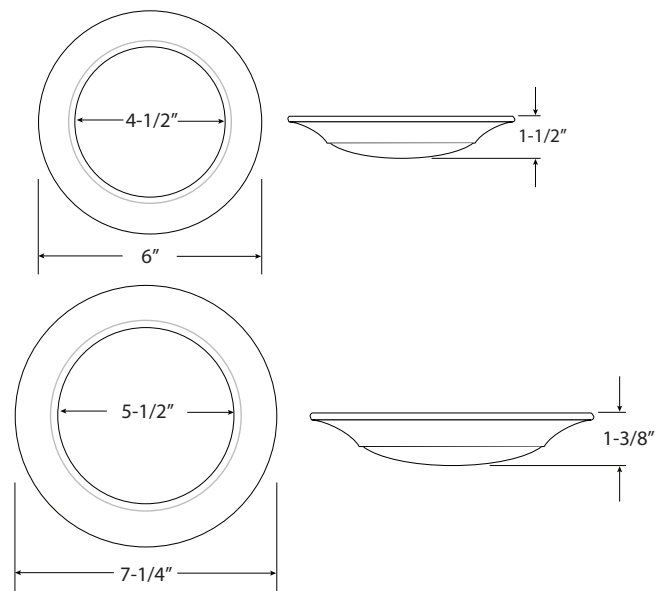

| | |
|----------------|------|
| PROJECT | TYPE |
| CATALOG NUMBER | |

PRODUCT OVERVIEW

A closet rated, wet location and Title 24 approved circular surface mount downlight that features white powder coat steel housing with white opal lens and full gasketing. Mounts to standard 4" outlet box or with recessed S4-RKT or S6-RKT mounting kit, ordered separately. See below.

KEY FEATURES

- 120V operation
- Wet location
- 12W and 15W
- Dimmable
 - LeGrand CL453
 - Lutron DVLD
 - Leviton SureSlide
- Full foam gasketing
- Mounts to standard 4" outlet box or a 6" recessed downlight (requires mounting kit, S6-RKT). Also mounts to a shallow box.

WARRANTY

- 5 year warranty

Do not install in an environment that is outside of the products listed ambient temperature

PRODUCT DIAGRAMS

PRODUCT ORDERING

| Catalog Number | Trim Dimensions | Wattage | Lumens | CRI | Color Temp* | Finish |
|----------------|----------------------------|---------|--------|-----|-------------|--------|
| S4-2790-WH | | 12W | 540 | 90+ | 2700 | White |
| S4-3090-WH | 6" dia. x 1-1/2" depth | 12W | 670 | 90+ | 3000 | White |
| S4-4090-WH | | 12W | 770 | 90+ | 4000 | White |
| S6-2790-WH | | 15W | 920 | 90+ | 2700K | White |
| S6-3090-WH | 7-1/4" dia. x 1-3/8" depth | 15W | 950 | 90+ | 3000K | White |
| S6-4090-WH | | 15W | 1050 | 90+ | 4000K | White |