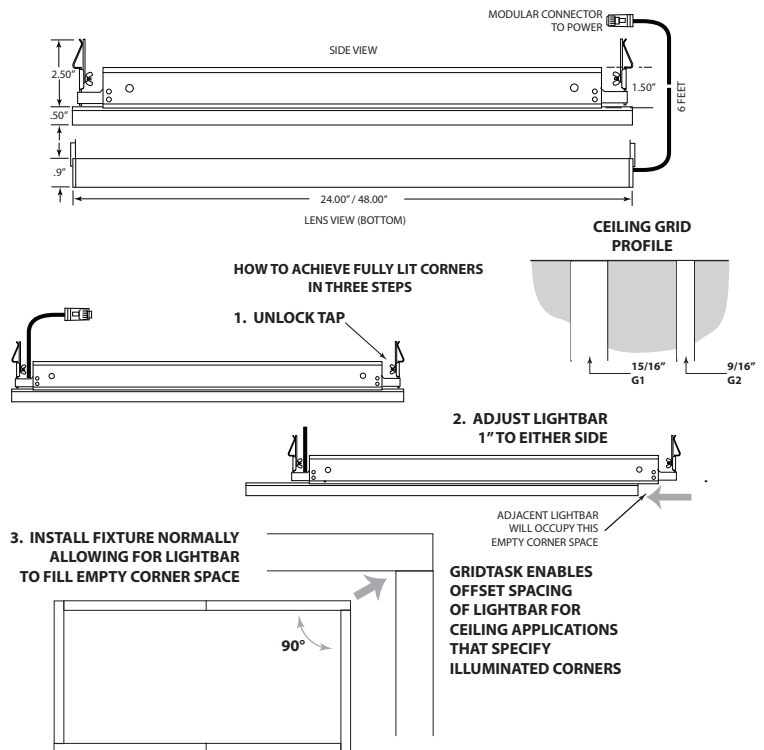

KEY FEATURES

- 120V-277V
- 3500K, 4000K
- 0-10 dimming*
- Tool-less installation (no tools required)
- Fully illuminated corners
- Can be configured for square or rectangular patterns
- 2' (10W) or 4' (20W) grid
- 9/16" and 15/16"
- Low profile - 1/2"
- 120° beam spread
- Fixture includes grid
- Suitable for damp location
- 5-year warranty

POWER SUPPLIES

Catalog No.	Description
TGB-2-PS-30	2 ft. power supply, 30W, max. 3 bars
TGB-4-PS-60	4 ft. power supply, 60W, max 3 bars
TGB-2-EM8W	30 Max./3 Bar - Plug & Play w/Emerg. Batt. - 90 min.
TGB-4-EM8W	60 Max./3 Bar - Plug & Play w/Emerg. Batt. - 90 min.
TGB-4-EXT-12	T-Grid LED Linear Bar 12ft. Black CATS Cable Power Feed Extender