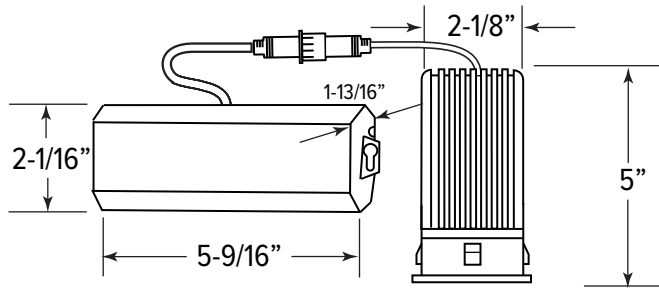

DIMENSIONS

2" Downlight Round / Square Trimless

MTRT2-5CCT-W / MTST2-5CCT-W

Ceiling Cutout Size For Hole

2" Round Fixed Downlight: $\text{Ø}2\text{-}5/8"$ (67mm) round

2" Square Fixed Downlight: $2\text{-}13/16" \times 2\text{-}13/16"$ (72 x 72mm) square

2" Round Adjustable Trimless

MTRAT2-5CCT-W

Ceiling Cutout Size For Hole

2" Round Adjustable Downlight: $\text{Ø}3\text{-}1/8"$ (80mm) round