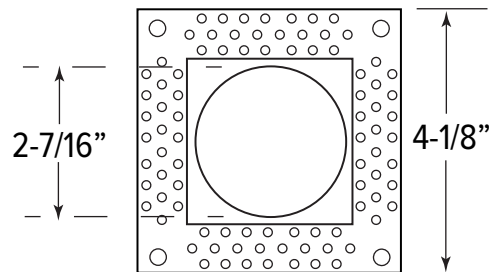

DIMENSIONS

2" Downlight Round / Square Trimless

MTRT2-5CCT-W / MTST2-5CCT-W

Ceiling Cutout Size For Hole

2" Round Fixed Downlight: $\text{Ø}2\text{-}5/8"$ (67mm) round

2" Square Fixed Downlight: $2\text{-}13/16" \times 2\text{-}13/16"$ (72 x 72mm) square

2" Round Adjustable Trimless

MTRAT2-5CCT-W

Ceiling Cutout Size For Hole

2" Round Adjustable Downlight: $\text{Ø}3\text{-}1/8"$ (80mm) round