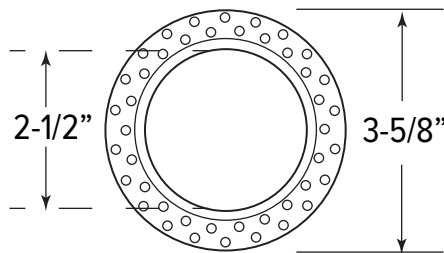

DIMENSIONS

2" Downlight Round / Square Trimless

MTRT2-5CCT-W / MTST2-5CCT-W

Ceiling Cutout Size For Hole

2" Round Fixed Downlight: $\text{Ø}2\text{-}5/8"$ (67mm) round

2" Square Fixed Downlight: $2\text{-}13/16" \times 2\text{-}13/16"$ (72 x 72mm) square

2" Round Adjustable Trimless

MTRAT2-5CCT-W

Ceiling Cutout Size For Hole

2" Round Adjustable Downlight: $\text{Ø}3\text{-}1/8"$ (80mm) round