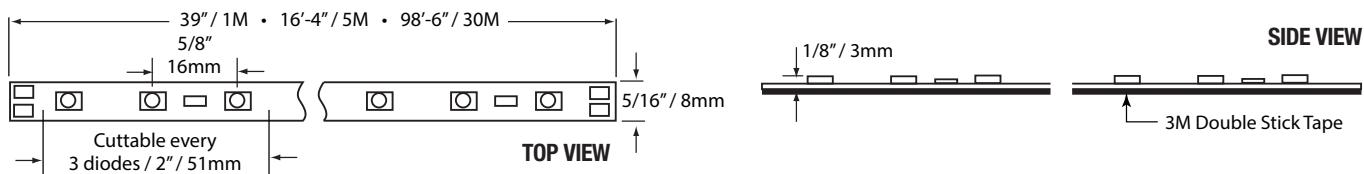

Custom lengths available - consult factory

Aluminum architectural mounting channels for interior and exterior available - consult website: www.gmlighting.net

PROJECT	TYPE
CATALOG NUMBER	

KEY FEATURES

- Flexible LED ribbon that is cuttable in the field (cuttable every 3 diodes or 2" / 51mm)
- Mounts with 3M double stick tape (attached) or mounting channels
- Flexible ribbon to ribbon and ribbon to power supply connectors available (see below)
- Dimmable. For a complete list of applicable dimmers, please consult product page on website.
- Class 2. Maximum run on a given lead is 32'-8".
- Shipped in anti-static packaging. • Available in 39" (1M), 16'-4" (5M) and 98'-6" (30M) reels.

CERTIFICATION

- ETL

WARRANTY

- 5 year warranty

FIXTURE ORDERING INFORMATION

Catalog No.	Length	Wattage	Lumens	CRI	Color Temp.*
LTR60-SO-24	39" / 1M	1.52W/ft.	107/ft.	82	2400K
LTR60-SO-27	39" / 1M	1.52W/ft.	111/ft.	82	2700K
LTR60-SO-30	39" / 1M	1.52W/ft.	115/ft.	83	3000K
LTR60-SO-WW	39" / 1M	1.52W/ft.	134/ft.	86	3500K
LTR60-SO-42	39" / 1M	1.52W/ft.	144/ft.	83	4200K
LTR60-SO-PW	39" / 1M	1.52W/ft.	153/ft.	85	5500K

Each 39" reel includes: (1) STW-24 connector, (1) LTC-1 and 24" of lead affixed at start of reel.

LTR300-SO-24	16'-4" / 5M	1.52W/ft.	107/ft.	82	2400K
LTR300-SO-27	16'-4" / 5M	1.52W/ft.	111/ft.	82	2700K
LTR300-SO-30	16'-4" / 5M	1.52W/ft.	115/ft.	83	3000K
LTR300-SO-WW	16'-4" / 5M	1.52W/ft.	134/ft.	86	3500K
LTR300-SO-42	16'-4" / 5M	1.52W/ft.	144/ft.	83	4200K
LTR300-SO-PW	16'-4" / 5M	1.52W/ft.	153/ft.	85	5500K

Each 16'-4" reel includes: (3) STW-24 connector and 24" of lead affixed at start of reel.

LTR300-100-SO-24	98'-6" / 30M	1.52W/ft.	107/ft.	82	2400K
LTR300-100-SO-27	98'-6" / 30M	1.52W/ft.	111/ft.	82	2700K
LTR300-100-SO-30	98'-6" / 30M	1.52W/ft.	115/ft.	83	3000K
LTR300-100-SO-WW	98'-6" / 30M	1.52W/ft.	134/ft.	86	3500K
LTR300-100-SO-42	98'-6" / 30M	1.52W/ft.	144/ft.	83	4200K
LTR300-100-SO-PW	98'-6" / 30M	1.52W/ft.	153/ft.	85	5500K