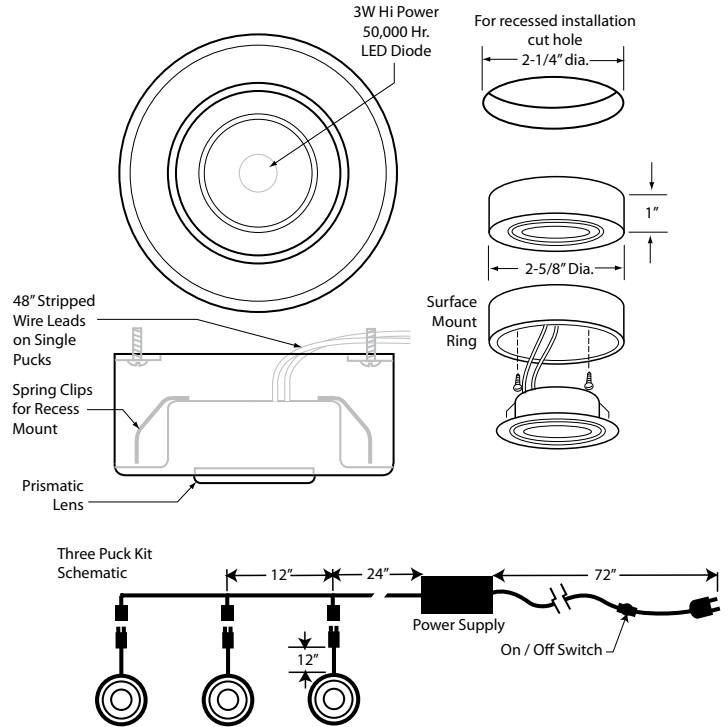

#### Power Supplies:

3 puck kit comes with in-line power supply with switched 72" cord and plug. Use single puck(s) with GM Lighting LPCC-18 700mA constant current LED Puck Power Supply which can power from 2 to 6-3W pucks. See chart below.

#### Mounting:

Puck can be surface or recessed mounted. Complete mounting hardware and instructions are included. Hardwire or plug-in utilizing 3-puck kit power supply and switched cord and plug.

**Label:** UL listed. American Lighting Association.